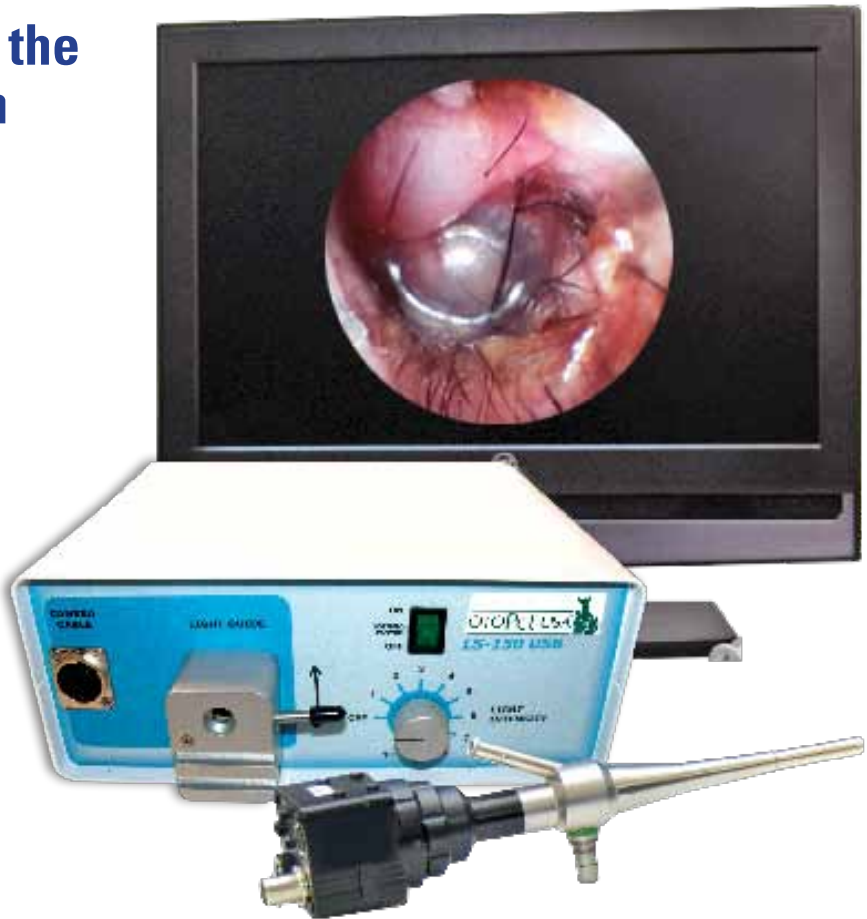

VetScope Basic & Starter Systems

THE OTOPET-USA INTRODUCTORY VIDEO OTOSCOPE

Optimize Your View in the Veterinary Exam Room

Both Systems include:

- VetScope Probe
- Mini Camera
- Halogen Lightsource
- 3 in 1 super cable
- RCA-BNC Cable
- Probe Brush
- Probe Stand

The Basic System also comes with:

- Biopsy Tool
- Flat Panel HD TV Monitor
- Veterinary Curette
- Lens Full Face
- Standard Microscope Adaptor
- Navitar Adaptor 16mm
w/enlarging ring

Available Options:

- Earigator
- Printer
- Computer
- Keyboard
- Medical Grade Cart
- Imaging Software
- Trackball Mouse