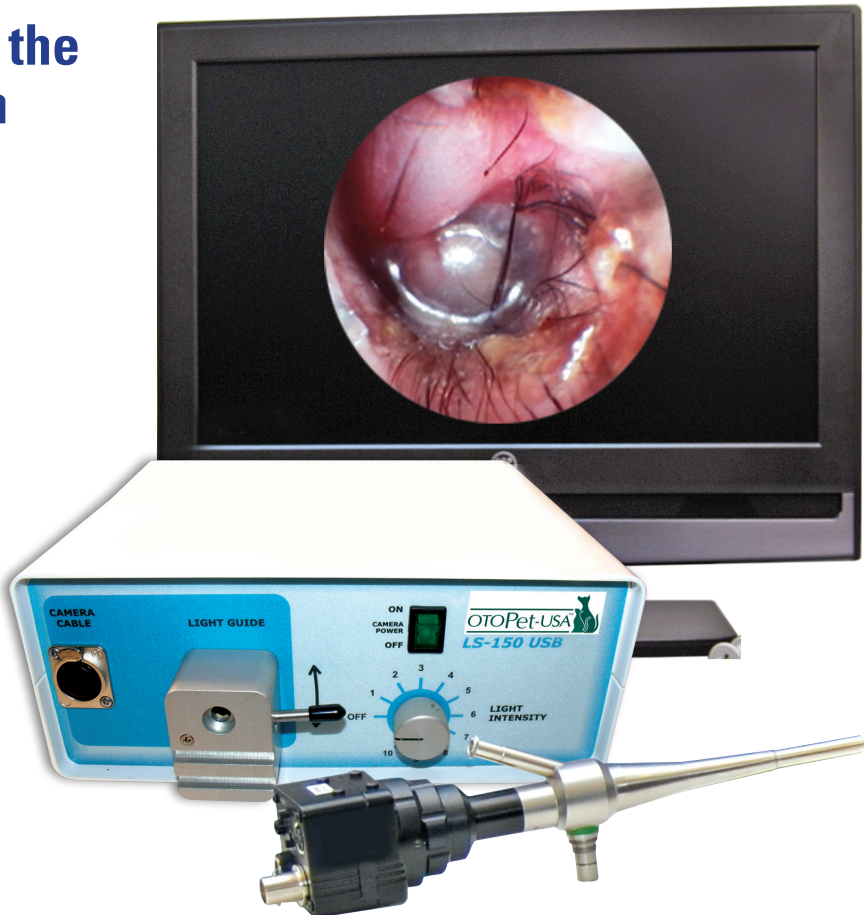

VetScope Basic & Starter Systems

THE OTOPET-USA INTRODUCTORY VIDEO OTOSCOPE

Optimize Your View in the Veterinary Exam Room

Both Systems include:

- VetScope Probe
- Mini Camera
- Halogen Lightsource
- 3 in 1 super cable
- RCA-BNC Cable
- Probe Brush
- Probe Stand

The Basic System also comes with:

- Biopsy Tool
- Flat Panel HD TV Monitor
- Veterinary Curette

Available Options:

- Earigator
- Printer
- Computer
- Keyboard
- Medical Grade Cart
- Imaging Software
- Trackball Mouse

***Portable & Affordable
Solution For the Exam Room***

OTOPet-USA™

OtoPet-USA™ is a division of DermaZoo™

www.OTOPET-USA.com OR CALL TOLL FREE 866.374.0897