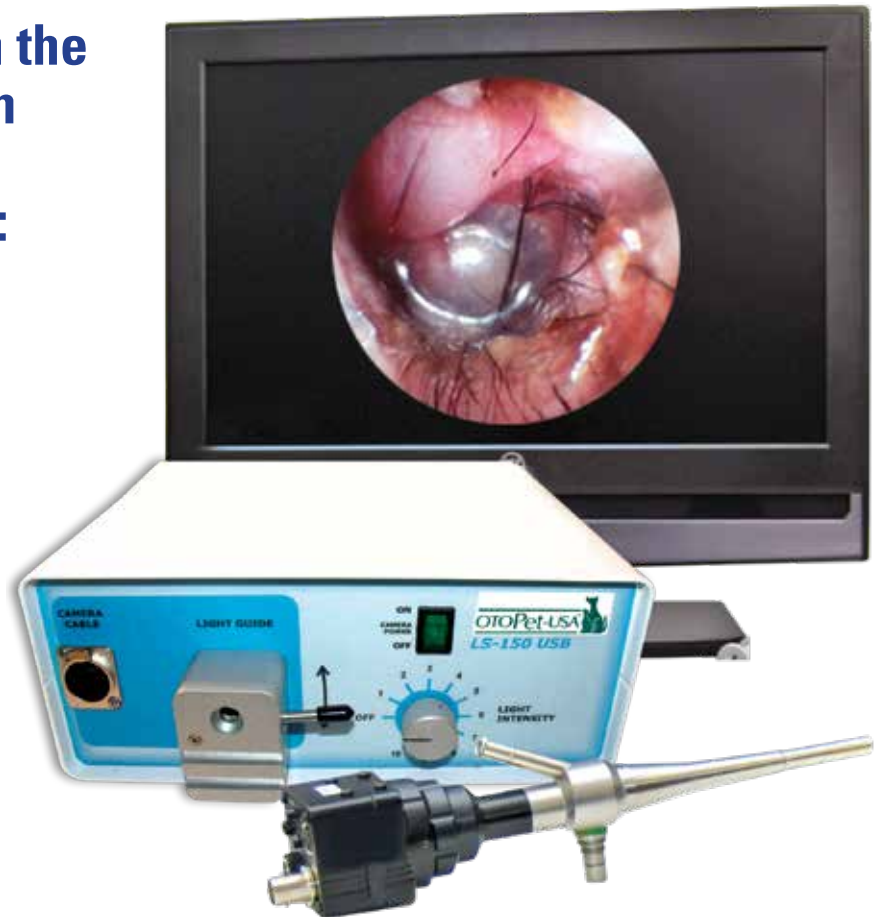

VetScope Basic & Starter Systems

THE OTOPET-USA INTRODUCTORY VIDEO OTOSCOPE

Optimize Your View in the Veterinary Exam Room

Both Systems include:

- VetScope Probe
- Mini Camera
- Halogen Lightsource
- 3 in 1 super cable
- RCA-BNC Cable
- Probe Brush
- Probe Stand

The Basic System also comes with:

- Biopsy Tool
- Flat Panel HD TV Monitor
- Veterinary Curette

Available Options:

- Earigator
- Printer
- Computer
- Keyboard
- Medical Grade Cart
- Imaging Software
- Trackball Mouse