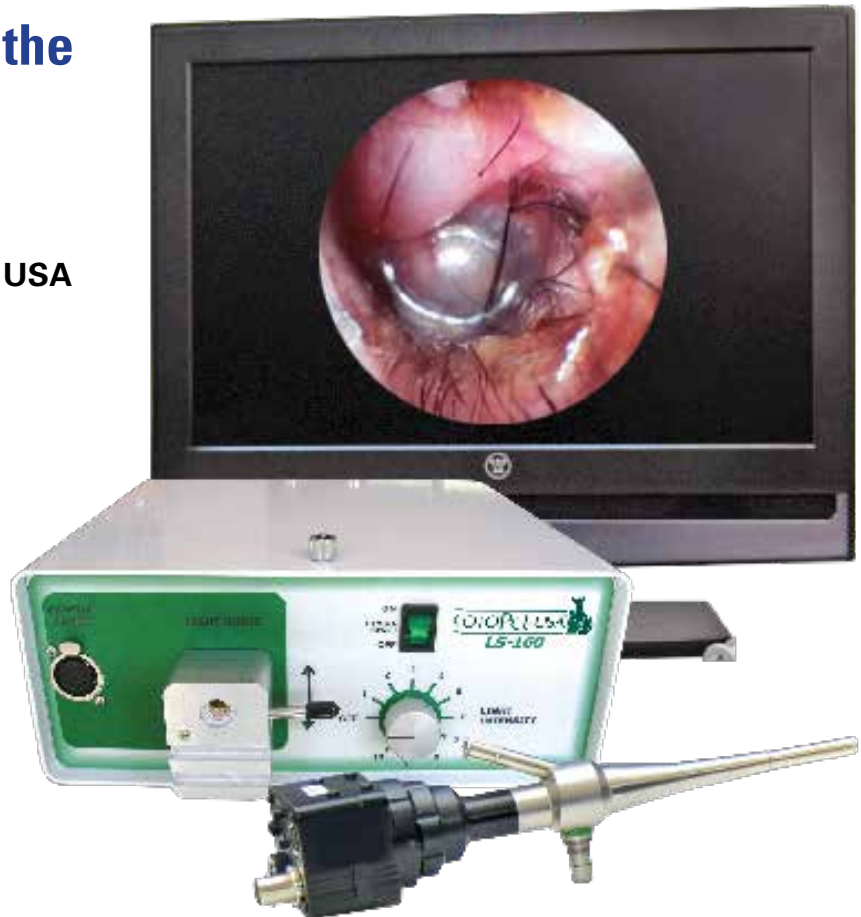

VetScope Basic & Starter Systems

THE OTOPET-USA INTRODUCTORY VIDEO OTOSCOPE

Optimize Your View in the Veterinary Exam Room

Both Systems include:

- VetScope Probe – **MADE IN THE USA**
- Mini Camera
- Halogen Lightsource
- 3 in 1 super cable
- RCA-BNC Cable
- Probe Brush
- Probe Stand

The Basic System also comes with:

- Biopsy Tool
- Flat Panel HD TV Monitor
- Veterinary Curette

Available Options:

- Earigator
- Printer
- Computer
- Keyboard
- Medical Grade Cart
- Imaging Software
- Trackball Mouse

***Portable & Affordable
Solution For the Exam Room***

OTOPet-USA™

OtoPet-USA™ is a division of DermaZoo™

www.OTOPET-USA.com or call 301-365-0192