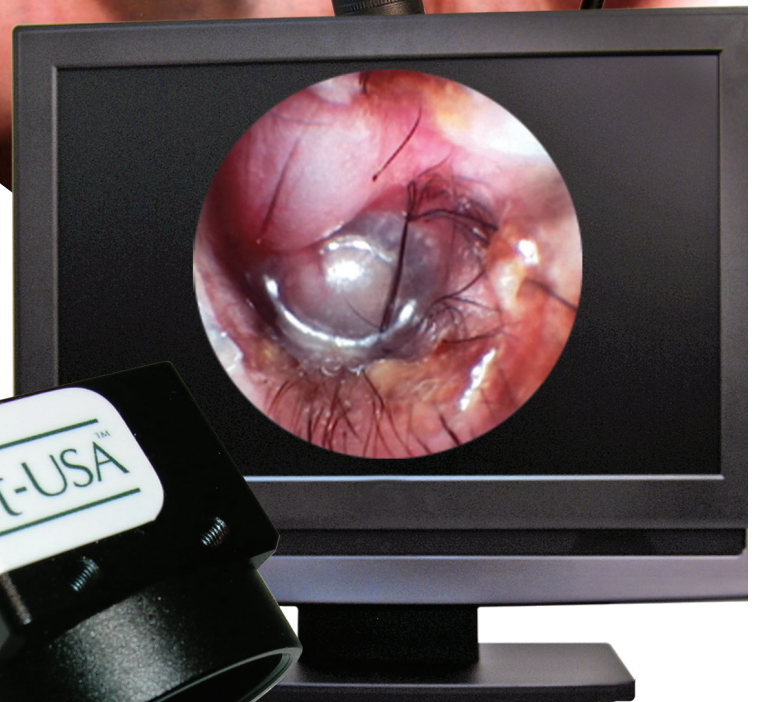

USB Camera

THE NEW OTOPET-USA VETERINARY USB CAMERA

Experience total flexibility with our USB camera!
Its built-in illumination means no bulky countertop light source or cart is required—just plug in and start examining anywhere.

Benefits:

Super-mobile USB HD camera with hand-held lightsource connects directly to your computer for use with the VetScopeView Software.

Specifications:

- True 720p, HD Output
- 1/3" CCD Image Sensor
- 1280 (H) x 720 (V)
- Three meter long cable included