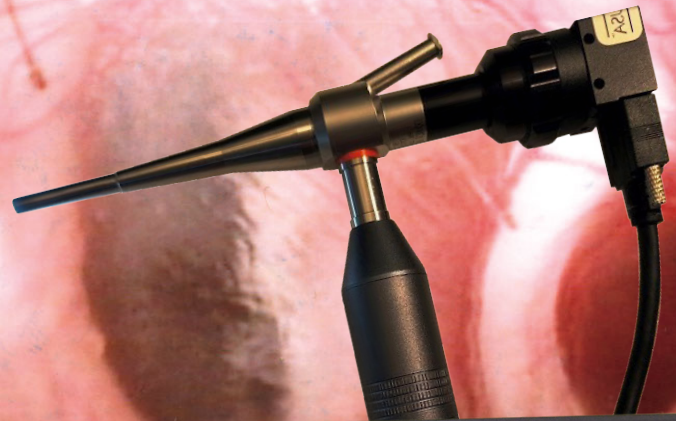

USB Camera

THE NEW OTOPET-USA VETERINARY USB CAMERA

Experience total flexibility with our USB camera!
Its built-in illumination means no bulky countertop light source or cart is required—just plug in and start examining anywhere.

Benefits:

Super-mobile USB HD camera with hand-held lightsource connects directly to your computer for use with the VetScopeView Software.

Specifications:

- True 720p, HD Output
- 1/3" CCD Image Sensor
- 1280 (H) x 720 (V)
- Three meter long cable included