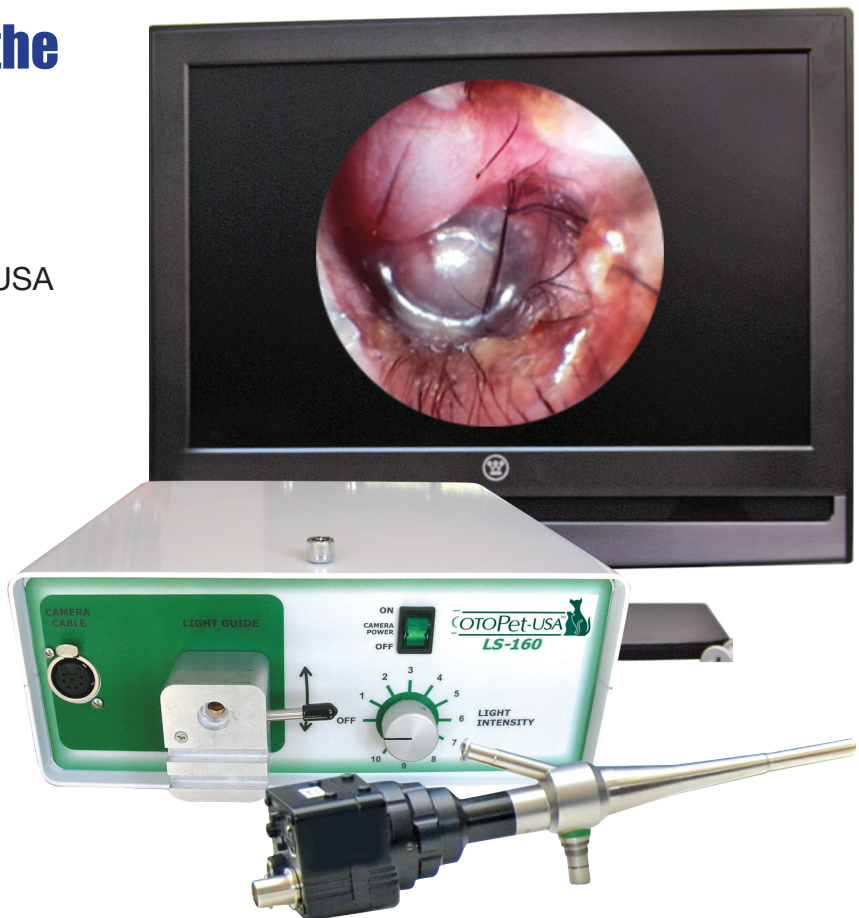

VetScope Basic & Starter Systems

THE OTOPET-USA INTRODUCTORY VIDEO OTOSCOPE

Optimize Your View in the Veterinary Exam Room

Both Systems include:

- VetScope Probe – MADE IN THE USA
- Mini Camera
- Halogen Lightsource
- 3 in 1 super cable
- RCA-BNC Cable
- Probe Brush
- Probe Stand

The Basic System also comes with:

- Biopsy Tool
- Flat Panel HD TV Monitor
- Veterinary Curette

Available Options:

- Earigator
- Printer
- Computer
- Keyboard
- Medical Grade Cart
- Imaging Software
- Trackball Mouse

Portable & Affordable
Solution For the Exam Room

OTOPet-USA™

OtoPet-USA™ is a division of DermaZoo™

www.OTOPET-USA.com or call 301-365-0192